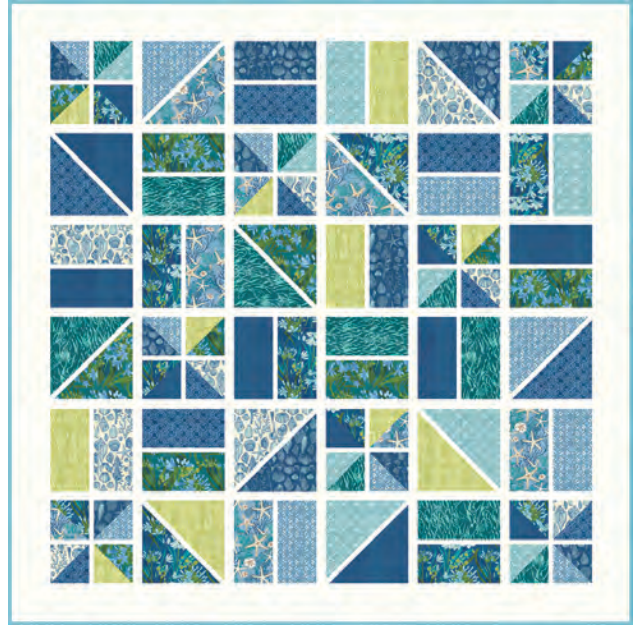

Cream Version Lap 64 1/2" x 64 1/2"