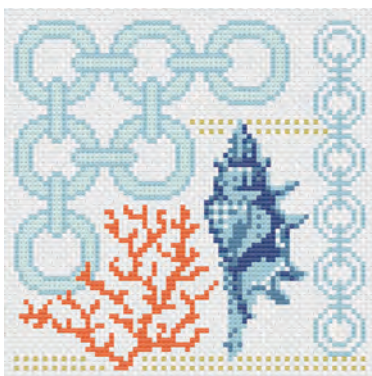

Dark Version

Light Version

**RPQP SW160 Surf Waves** 32 1/2" x 33 1/2" PP Friendly by Robin Pickens  
Also available in 64 1/2" x 66 1/2" LC Friendly

*cross stitch patterns*

**RPCSP AL423**  
Anchored Life 6" x 6"

**RPCSP BDWE424**  
Beach Day with Emerson 8" x 8"

**RPCSP MBH1421**  
Modern Beach House 1 5" x 5"

**RPCSP MBH2422**  
Modern Beach House 2 5" x 5"

**RPCSP SS425**  
Shoreline Sampler 8" x 10"