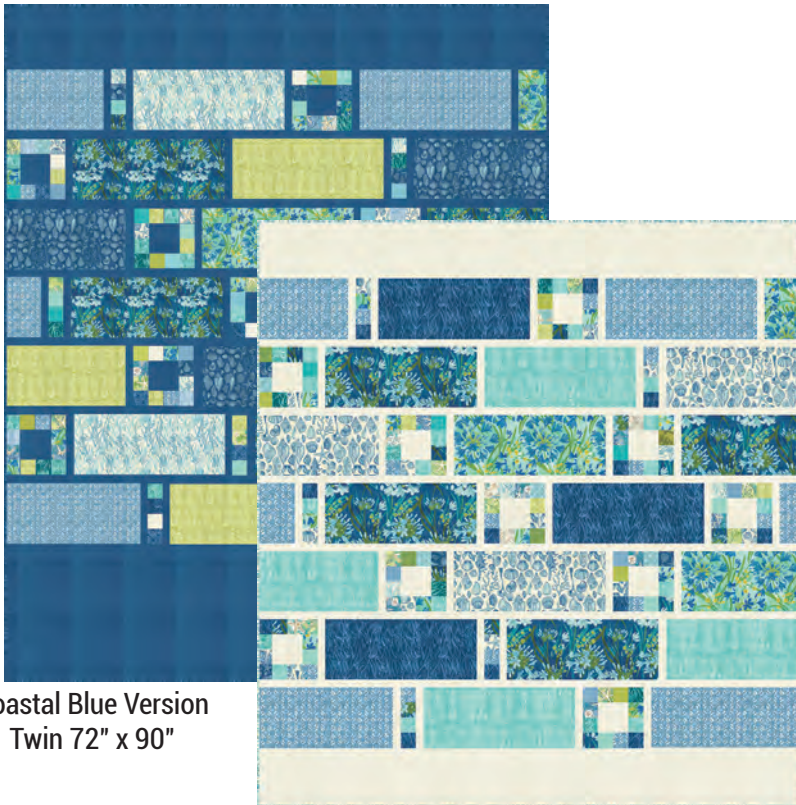

\*26 Prints \*100% Premium Cotton  
AB includes all 26 skus. JRs, LCs, MCs & PPs include 26 skus with two each of 48770-48772, 48774, 48775-11 & 14.

*projects*

**RPQP BS132 Backslash**  
by Robin Pickens

Lagoon Version Twin 74 1/2" x 83 1/2"

Cream Version Lap 64 1/2" x 64 1/2"

Coastal Blue Version  
Twin 72" x 90"

**RPQP TT105 Tokyo Terrace**  
by Robin Pickens

Cream Version Lap 54" x 60"

**AG 533 Poolsize Tote**  
by Noodlehead

Dark Version

Light Version

**RPQP SW160 Surf Waves** 32 1/2" x 33 1/2" PP Friendly by Robin Pickens  
Also available in 64 1/2" x 66 1/2" LC Friendly

*cross stitch patterns*

**RPCSP AL423**  
Anchored Life 6" x 6"