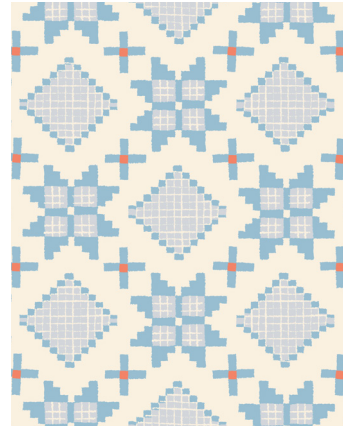

# winterglow

★ COLLABORATIVE COLLECTION ★

RS5113 11  
SNOW BIRDS | DOVE

RS5112 12\*  
EUCALYPTUS | DOVE

RS5114 12  
COZY STARS | DOVE

RS5112 11  
EUCALYPTUS | POLAR

RS5106 11\*  
STAR | CELESTIAL

RS5113 14\*  
SNOW BIRDS | HONEY

RS5108 13  
FIRST BLOOM | HONEY

RS5110 13\*  
SNOWFLAKES | CELESTIAL

RS5109 13  
SKI PEEPS | POLAR

RS5111 13\*  
CROSS STITCH | CELESTIAL

RS5107 12  
FAUNA | KIM BLUE

RS5111 14\*  
CROSS STITCH | NAVY

RS5108 12\*  
FIRST BLOOM | NAVY