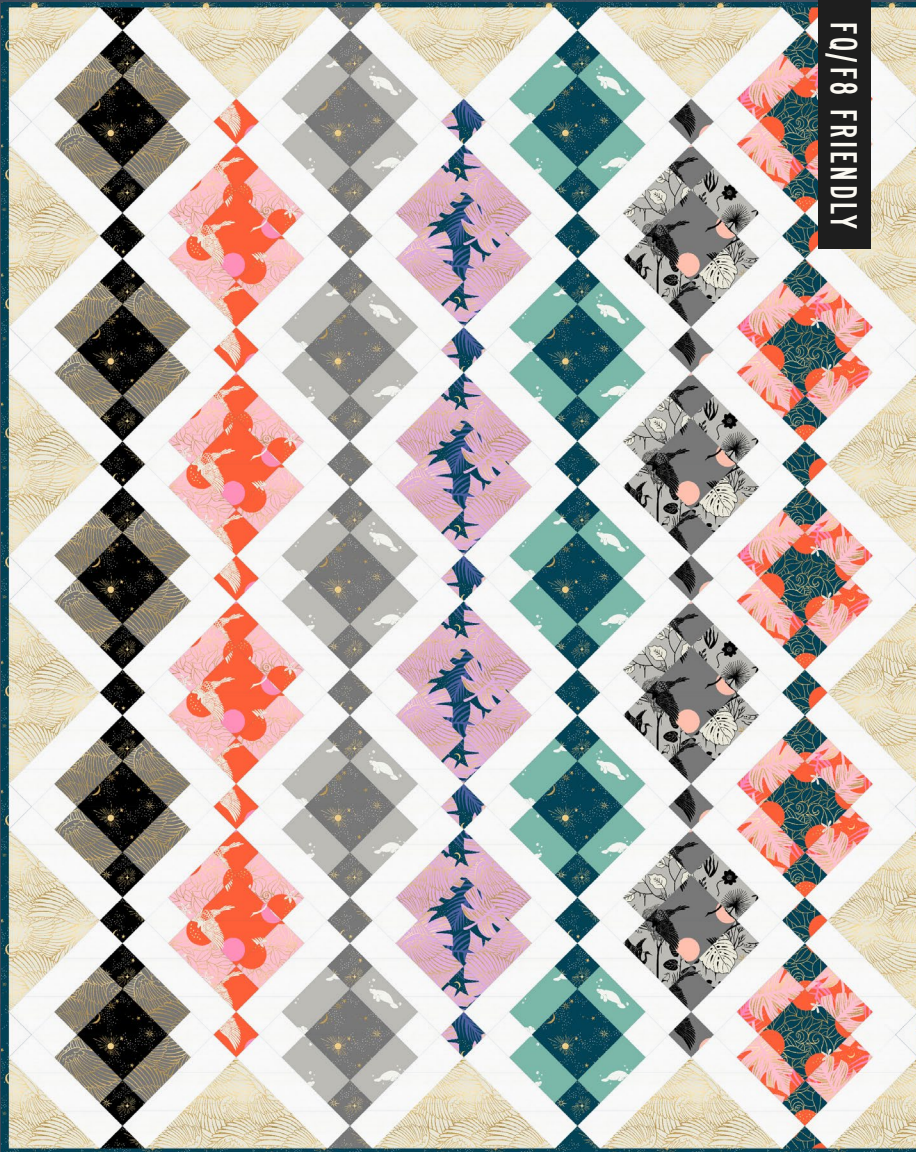

FQ/F8 FRIENDLY

KTQ 140 Kitchen Table Quilting - Kelly

57" X 71"