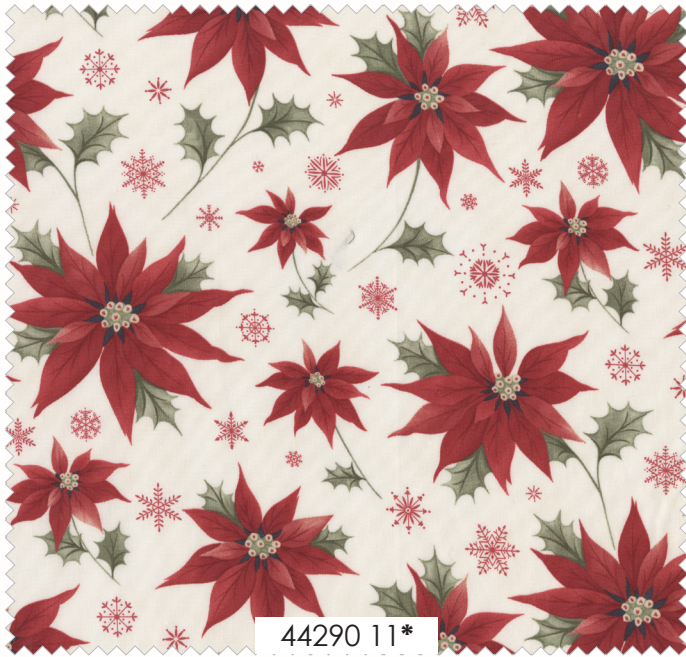

Poinsettia Plaza 3 Sisters

SNOW
9900 11