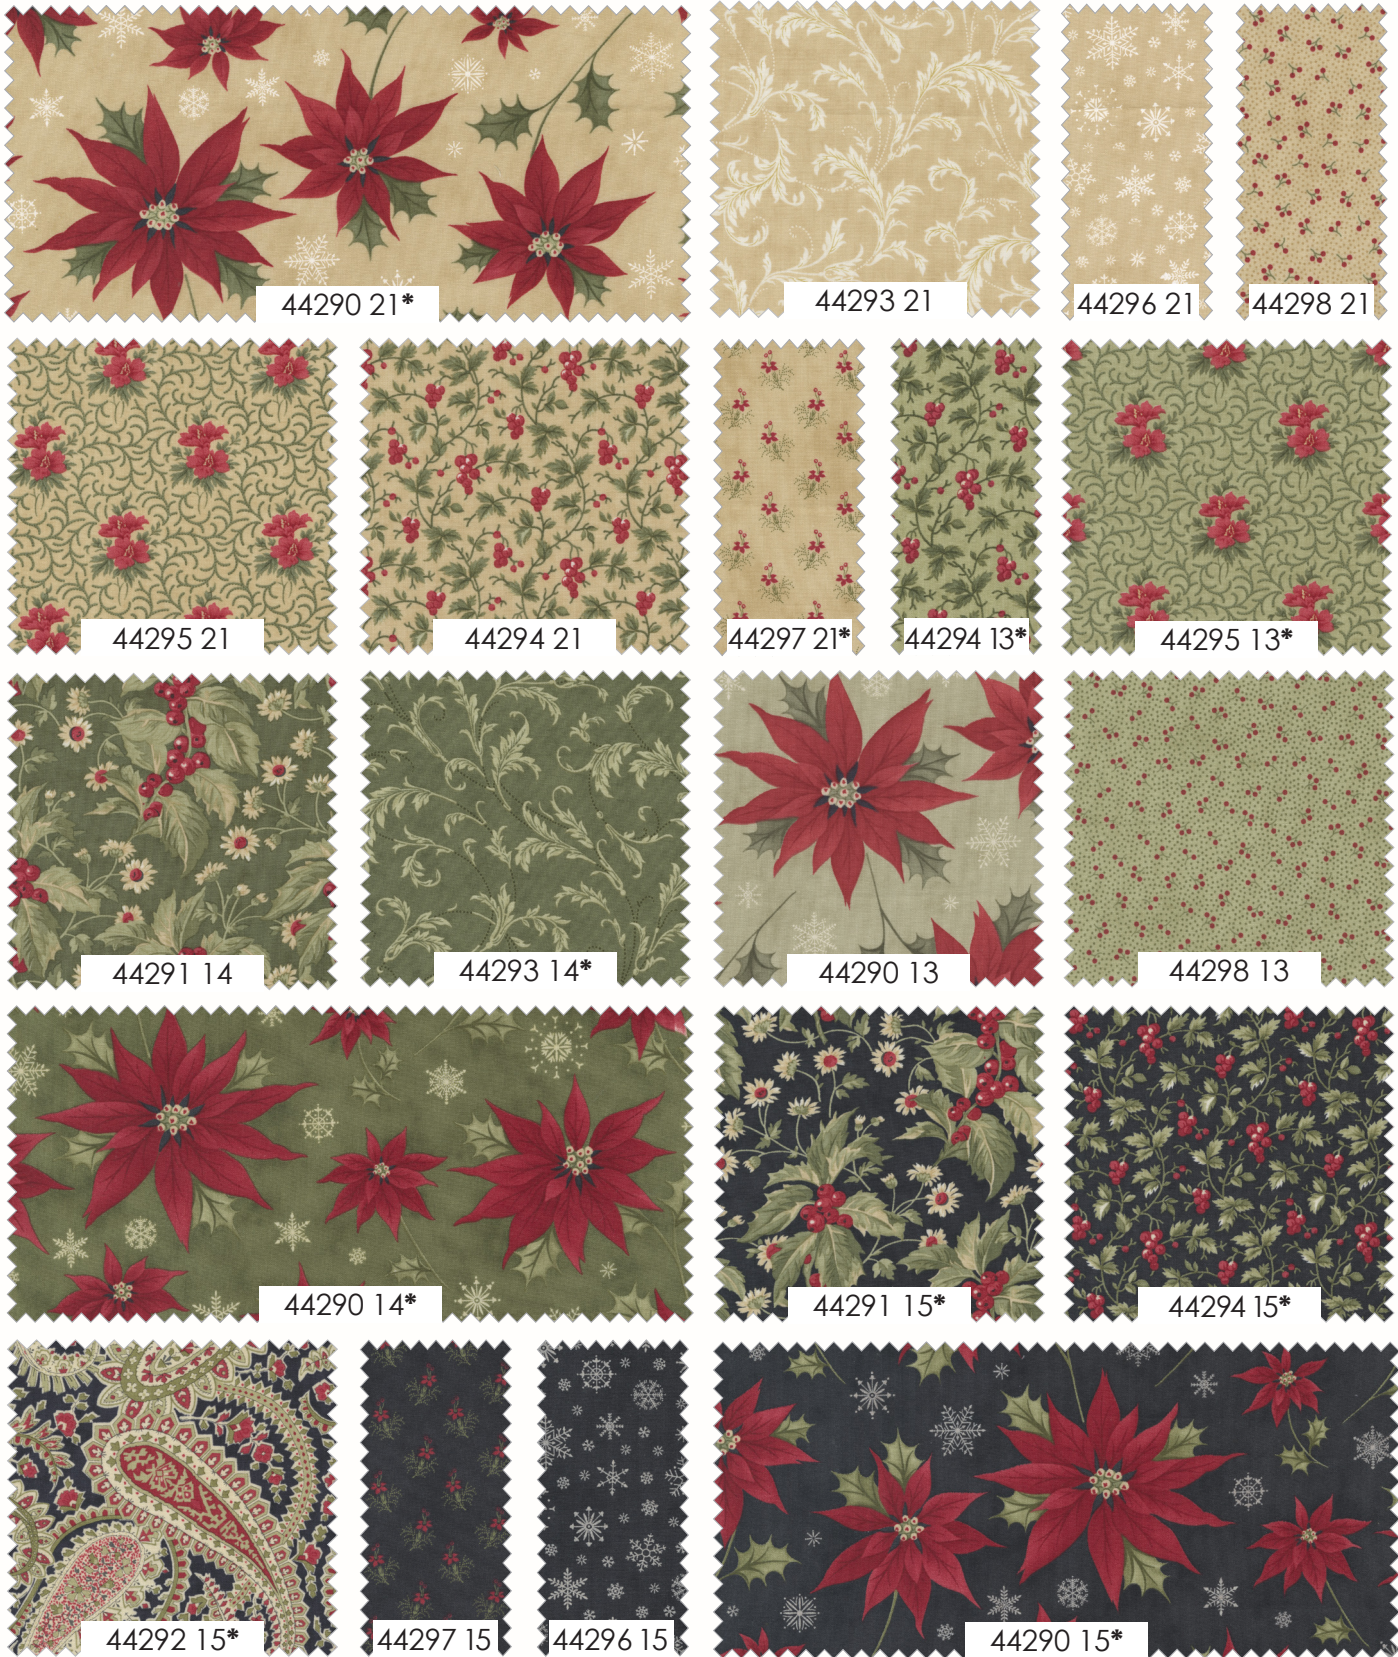

KIT
44290

WS 45 Ivy Cottage 42" x 42"

WS 46 Northampton 19" x 56"

WS 46 Portobello 15" x 55"

AQD 0417 Tablestastic 3!

Poinsettia Plaza 3 Sisters

SNOW
9900 11

TERRAIN CACTUS
9900 175

COUNTRY RED
9900 17

BELLA SOLID COORDINATES

moda FABRICS + SUPPLIES® JUNE DELIVERY

Poinsettia Plaza 3 Sisters

44290

Assf.
15

Assf.
10

Low Cal
10