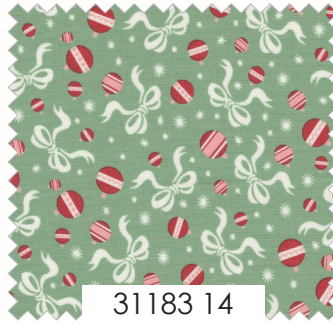

MAY DELIVERY

moda FABRICS + SUPPLIES®

KIT
31180B

PS31180 Holly Jolly Santa
Brown/Black 59" x 69"

KIT
31180W

PS31180 Holly Jolly Santa
White 59" x 69"

STOCKING & GIFT TAG PANELS

Panels measure 36" x 60".
Makes approx. 19" finished stockings.

31187 11

31187 21

PORCELAIN
9900 182

MINT
9900 133

BETTY'S PINK
9900 120

BELLA SOLID COORDINATES

Holly Jolly

URBAN CHIKS

31182 11

31182 13

31182 15

31180 11

31180 13

31180 15

31183 11

31183 12

31186 22

moda FABRICS + SUPPLIES® **MAY DELIVERY**

Holly Jolly URBANCHIKS

31188 11

31188 21

Panels measure 36" x 44". Santa measures approx. 34" head to toe.
Labels are approx.

31184 11

31184 12