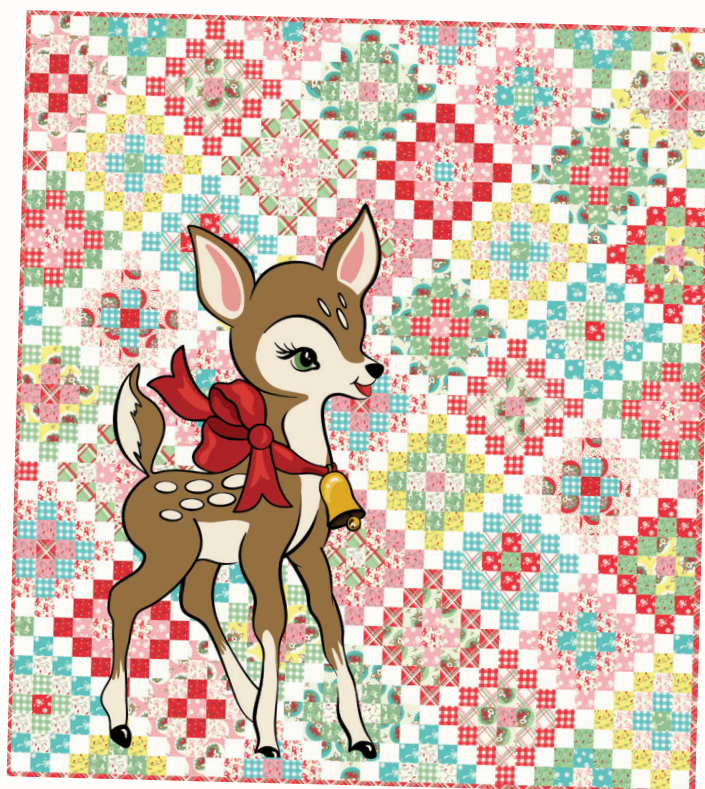

URBAN CHIKS *Christmas*

Quilt the entire Urban Chiks Christmas Collection! Swell, Sweet & Deer Christmas packaged panels are available now! Download the free patterns for each motif on the Moda website.

DOWNLOAD THE FREE PATTERNS

<https://my.modafabrics.com/inspiration-resources/free-patterns>