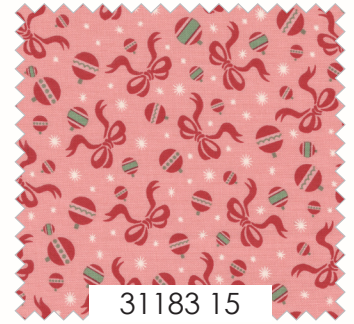

PORCELAIN
9900 182

MINT
9900 133

BETTY'S PINK
9900 120

BELLA SOLID COORDINATES

Holly Jolly

URBAN CHIKS

31180 15

moda FABRICS + SUPPLIES® **MAY DELIVERY**