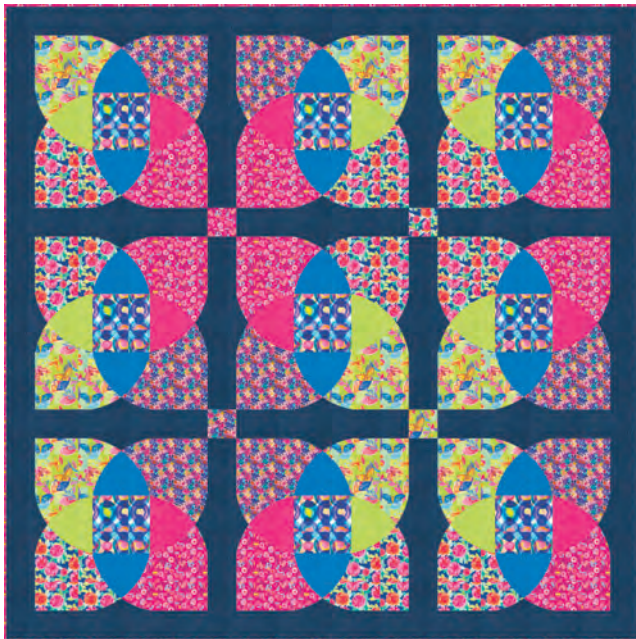

21823 12*

21829 11

moda

JANUARY DELIVERY

flower Patches *amaryllis*
HENDERSON

moda

JANUARY DELIVERY

flower Patches *amarilys*
HENDERSON

21820

Asst. 15

Asst. 10

Low Cal 10

AB

JR

LC

MC

PP

JANUARY DELIVERY

•31 Prints •100% Premium Cotton
ABs include all 31 skus. JRs, LCs, MCs & PPs include 31 skus with two each of 21828 & 21829-15 - 23.

MM 026 Jelly Stars 64" x 72" JR Friendly
by Modernly Morgan