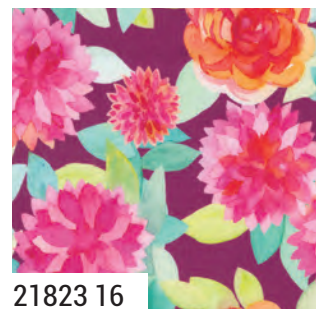

JANUARY DELIVERY
moda

flower Patches *amaryluz*
HENDERSON

21821 11*

21828 11*

21825 11*

21822 11*

21827 11*

21824 11*

21823 12*

21829 11

moda

JANUARY DELIVERY

flower Patches *amaryllis*
HENDERSON

moda

JANUARY DELIVERY

flower Patches *amarilys*
HENDERSON

PP

JANUARY DELIVERY

•31 Prints •100% Premium Cotton
ABs include all 31 skus. JRs, LCs, MCs & PPs include 31 skus with two each of 21828 & 21829-15 - 23.

MM 026 Jelly Stars 64" x 72" JR Friendly
by Modernly Morgan