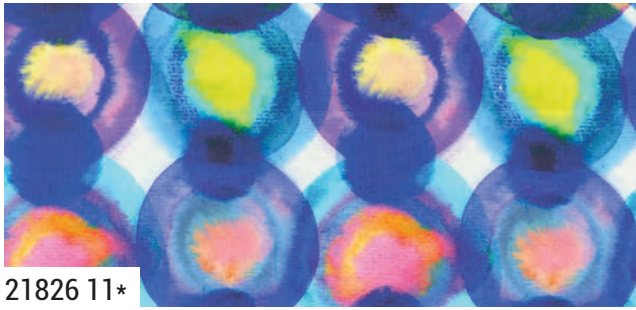

JANUARY DELIVERY
moda

flower Patches *amaryluz*
HENDERSON

21821 11*

21828 11*

21825 11*

21822 11*

21827 11*

21824 11*

21823 12*

21829 11

moda

JANUARY DELIVERY

flower Patches *amaryllis*
HENDERSON

moda

JANUARY DELIVERY

flower Patches *amarilys*
HENDERSON

PP

JANUARY DELIVERY

•31 Prints •100% Premium Cotton
ABs include all 31 skus. JRs, LCs, MCs & PPs include 31 skus with two each of 21828 & 21829-15 - 23.

MM 026 Jelly Stars 64" x 72" JR Friendly
by Modernly Morgan