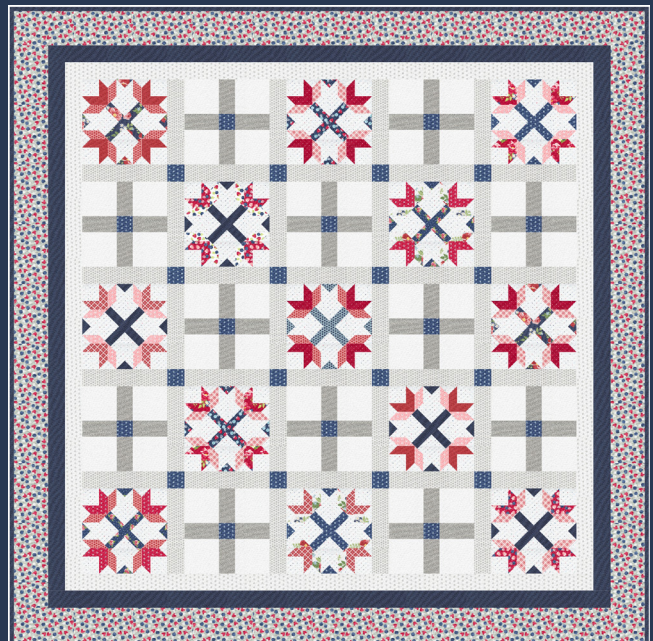

PGP 186 Blossom Bliss 75" x 75" F8 Friendly