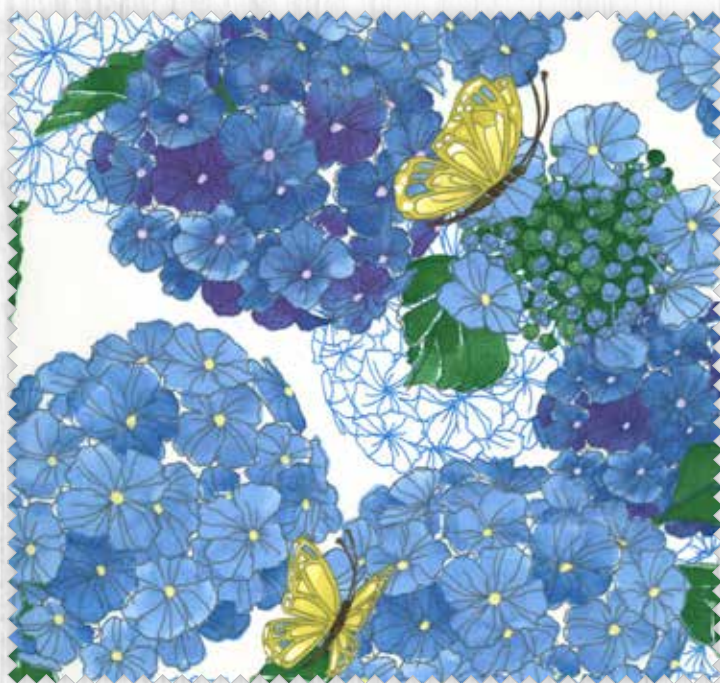

Cottage Bleu by Robin Pickens

48690 11*