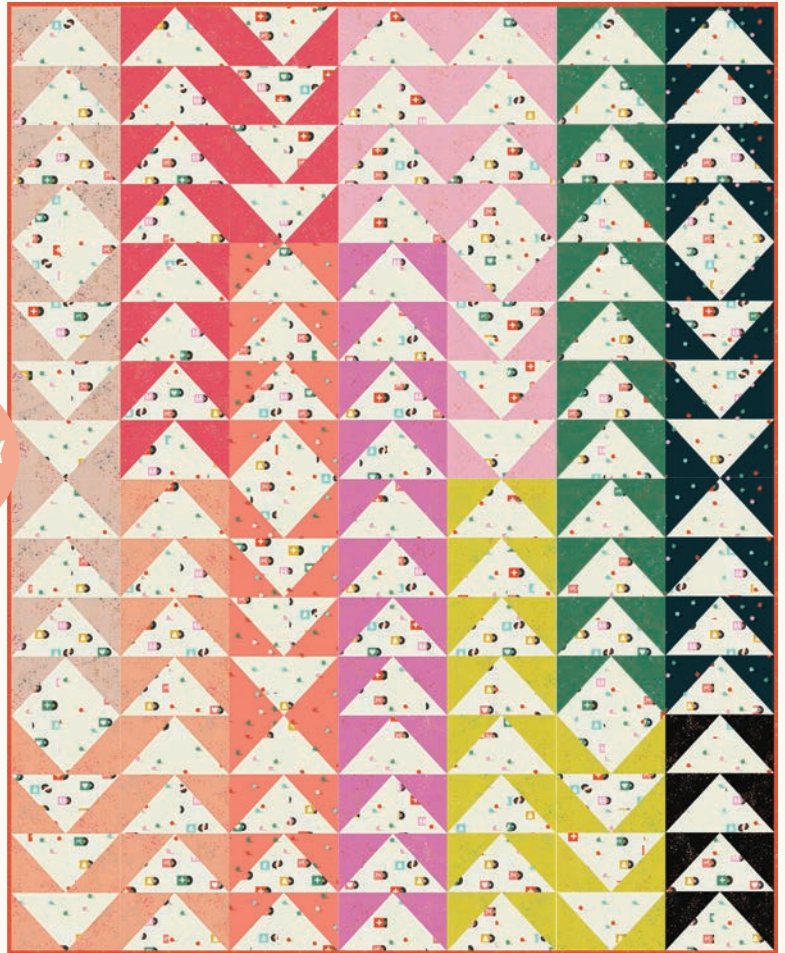

JAWBREAKER

Then Came June

TCJ 115

64" x 80"

HY
FRIENDLY

TINSEL TREE

Everyday Stitches

ES-50ITIN

70" x 73"