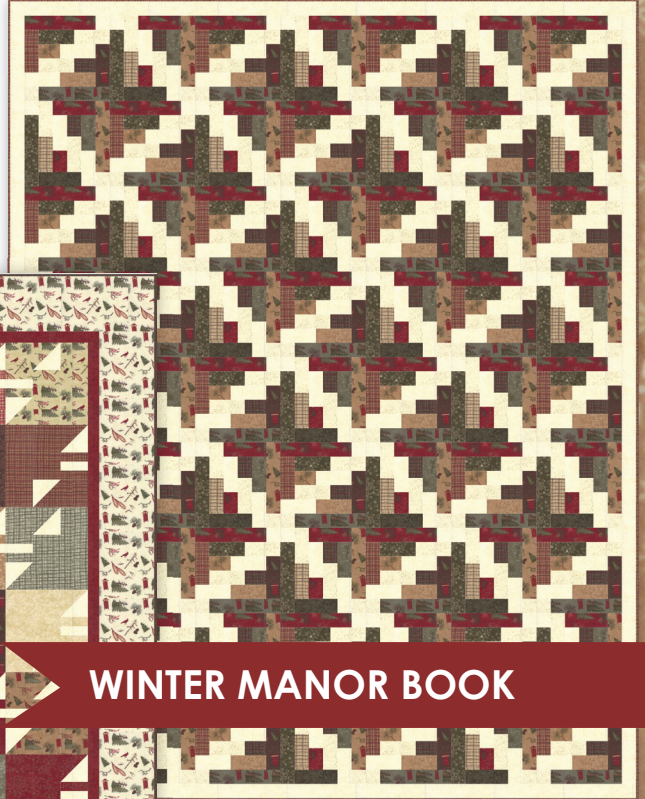

The Frosted Forest panel features six different scenes to mix with five coordinating prints for quilts and accessories.

6782 15F

6785 15F

6784 15F

6781 15F

6781 16F

6782 16F

6784 16F

AQD 0413 / AQD 0413G
Winter Manors All Bundled Up
Size: 66"x84"
FQ Friendly

WINTER MANORS BOOK

AQD 0413 / AQD 0413G
Winter Manors Frosty Fun
Size: 69"x78"
FQ Friendly

6781 17F

6782 17F

6783 26F

6784 17F

6785 17F