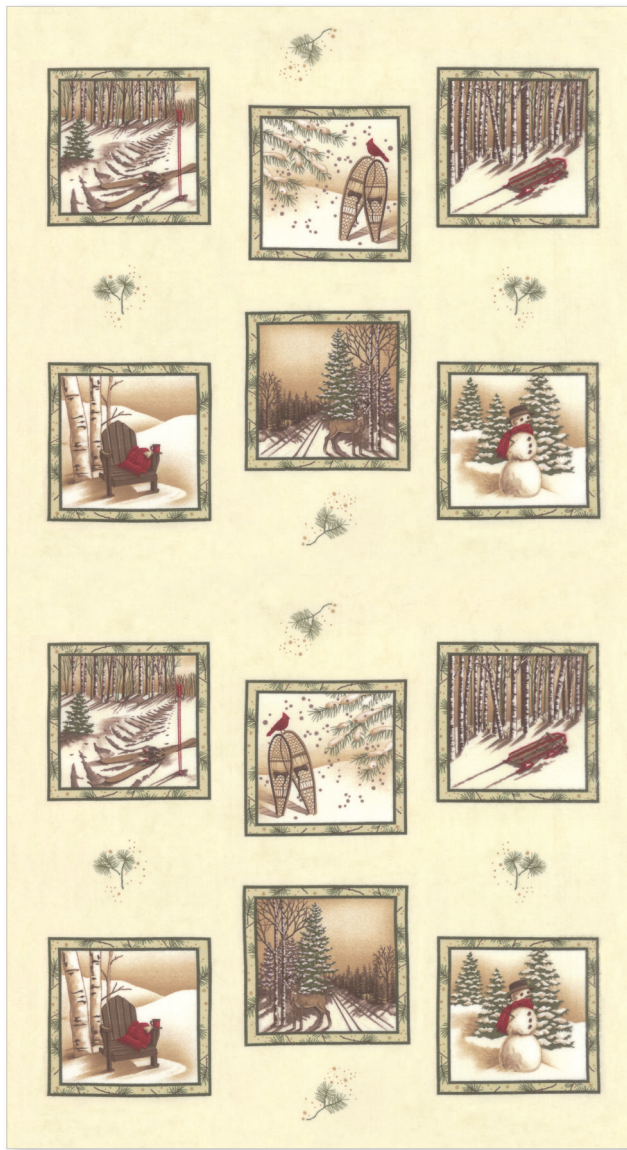

6780 15F

Panel measures 24"x44"
Each block measures approx. 6"x6"